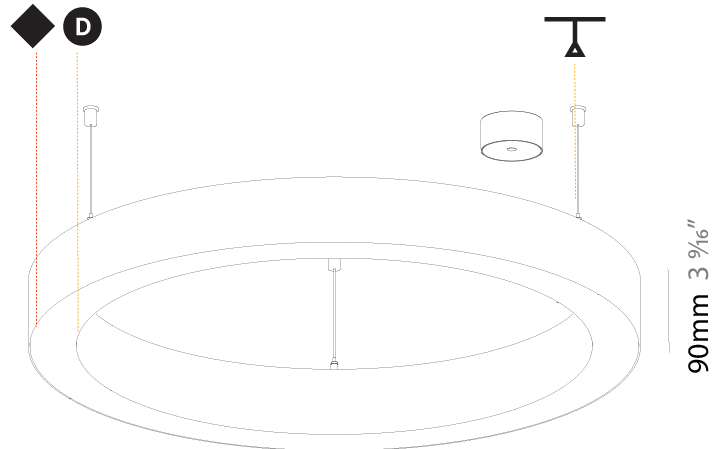

GENERAL

Series: Glorious
Subseries: Glorious Slim
Brand: Prolicht
Division: Architectural
Mounting Type: Suspension
Mounting Location: Ceiling
Subcategory: Ambient

PHYSICAL

Shape: Round
Diameter (mm): 800
Diameter (in): 31 1/2
Height (mm): 90
Height (in): 3 9/16
Max. Overall Height (mm): 2090
Max. Overall Height (in): 82 5/16
Light Distribution: Direct / Indirect
Weight (kg): 8.128
Weight (lbs): 17.92
Diffuser: PMMA - Opal or Micro-Prism
Fixture Finish: SSR / BKV / CWI / CRY / HAB / LAG / UFT / ITA / RUA / RUR / MIC / FTG / MYG / TWT / LOD / PUS / FRO / FUP / KIA / POP / BLS / SPG / MEY / GOH / GUM / CHC / COM / ABZ / JAG / OBR / MOS / ROR
Fixture Material: Aluminum
Cable Details: 2000mm or 6000mm Transparent Cable

ELECTRICAL

Lamp Type: LED (Zhaga Standard)
Input Wattage (W): 56 / 52.5
Total Output Wattage (W): 48 / 45
Dimming: Tri-Mode (Non-Dimming and Phase Dimming (120Vac only) and 0-10V Dimming)
Driver Included: Yes
Driver Location: Integrated
Driver Type: Constant Current - Universal
Driver Class: Class 2
Input Voltage (V): 120 - 277
Constant Current (MA): 350

LED

Color Temperature (°K): 3000 / 3500 / 4000
Max. Delivered Lumen (lm): 9830 / 10035 / 10240
CRI: >80 CRI
Lamp Life (hrs): 50000

OPTICAL

RATINGS AND CERTIFICATIONS

Certified By: Certified for North American Standards
IP rating: IP20

Ø 670mm 26 3/8"

Ø 800mm 31 1/2"

90mm 3 9/16"